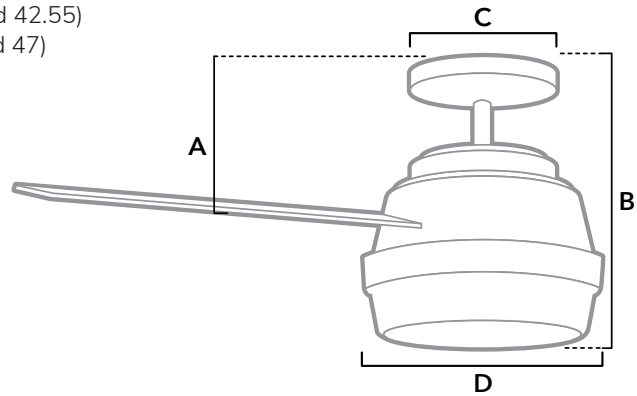

DIMENSIONS

Measured in inches

- A. 9.55 (Angled 42.55)
- B. 14.0 (Angled 47)
- C. 6.49
- D. 11

59252 | Fresh White Body with Washed Oak or Fresh White Blades

ADDITIONAL FINISHES

59450
Matte Nickel Body with Matte Nickel or Walnut Blades

59251
Matte Black Body with Black Willow or Dark Walnut Blades

FAN SPECIFICATIONS

Motor Type	Reversible	Wire Length	Control Type	Downrod	Location	Blade #	Add'l Sizes
AC	YES	32" (24" Downrod)	Handheld Remote	3" Included	Damp	4	44", 60"